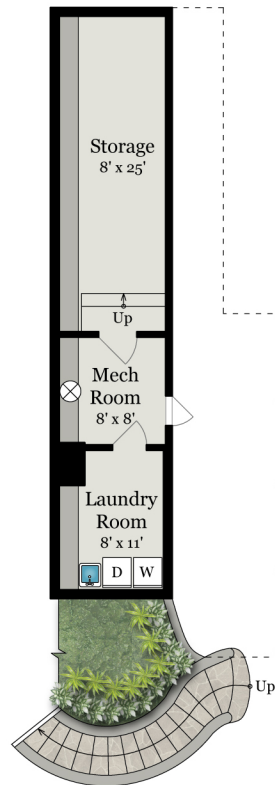

331 MAGEE AVENUE

MILL VALLEY, CA 94941

Partial Lot Shown

MAIN LEVEL

1,190 SQ FT

331 MAGEE AVENUE

MILL VALLEY, CA 94941

LOWER LEVEL

435 SQ FT - Unfinished

Estimated Total Finished Square Footage: 1,190 SQ FT

Above-Grade: 1,190 SQ FT Below-Grade: N/A
Plus 245 SQ FT Storage Room on Lower Level
Plus 80 SQ FT Mech Room on Lower Level
Plus 110 SQ FT Laundry Room on Lower Level
Calculated per ANSI Standard Z765-2003.

* Estimated Total Finished & Unfinished Square Footage: 1,625 SQ FT